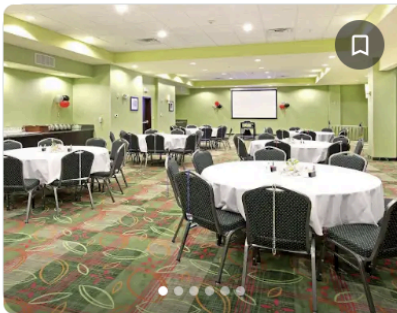

Holiday Inn Dallas - Garland by IHG

3.9 ★ (858)

- 3-star hotel
- Breakfast ($)
- Free Wi-Fi
- Free parking
- Indoor pool
- Hot tub
- Air conditioning
- Pet-friendly
- Fitness center

Shugart Professional Development Center · 2.4 mi away