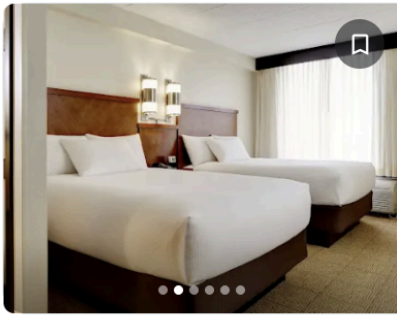

Hotel List Recommendations

Here are 3 hotel options that are close to Jill Shugart Professional Center. Lodging is on your own.

Hyatt Place Dallas/Garland/Richardson

4.0 ★ (1.5K)

- 3-star hotel
- Free breakfast
- Free Wi-Fi
- Free parking
- Outdoor pool
- Air conditioning
- Pet-friendly
- Fitness center
- Bar